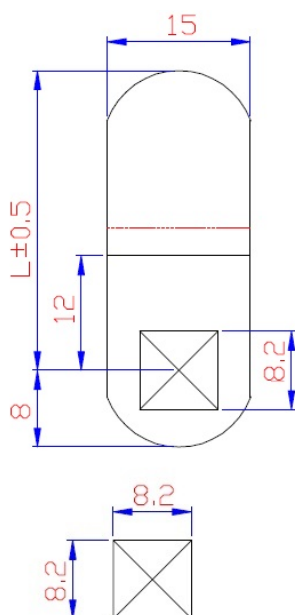

PRODUCT SHEET

Description:

Cam No. A41 F/1900 & 5250 Series, Cranked 6mm,C/E 25mm

Item number:

14.04.741-0

Units	Box	Carton	HS Code	Barcode
Pcs.		100	8301600090	 5704866454407

CODE	L	H
A41	25	4
A42	30	4
A43	35	4
A44	40	4
A45	45	4
A46	50	4